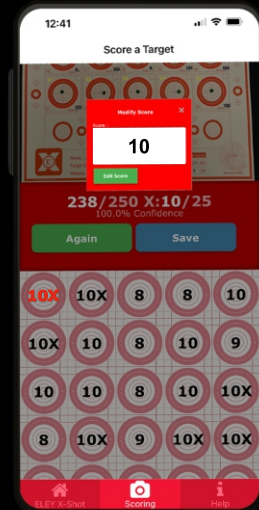

Algorithms

After clicking the Use Photo button the ELEY x-shot algorithms will analyse all the 25 details of your shot data.

Orientation is determined by three points displayed within the Target.

X, and, Y, co-ordinated are then analysed to work out the centre of your shot hole and the centre of the detail.

Distance and Pixel recognition give a confidence score out of 100%.

Any number displayed in Red has a low confidence score and should be checked.

Amendign Scores

If you have received a score marked in Red, it means you should manually check the score of that detail.

Check the shot on your target, if your score is different from the app score, adjust it manually by clicking on the displayed score.

After the score has been manually adjusted and you have clicked the Edit Core button, it will appear in Red and underlined.

10X should be scored with a capital X.

Once your scores are amended,

Click the Save button.

All your historic competition and training data will be uploaded to your Competition Dashboard Cloud.

Visit: www.eleyxshot.com