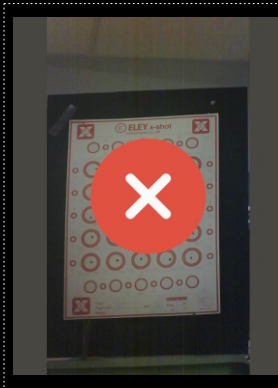

Click on the Score Targets button, followed by the Start Scoring button.

You will be prompted to take a photograph of your completed target.

If you are using an Apple device your photograph will load directly into the app.

If you are using an Android device, take a photograph of your target and select the photograph from your devices camera roll when prompted.

This is a good photo for scoring.

The background isn't flat or Black.

The target is too far away and/or out of focus.

Steep angle and/or a light background is bad.

For the best results take a photo in good lighting conditions. Place your Target on a flat Black surface and leave 1" or 25mm of Black background around the outside of your Target.

Algorithms

After clicking the Use Photo button the ELEY x-shot algorithms will analyse all the 25 details of your shot data.

Orientation is determined by three points displayed within the Target.

X, and, Y, co-ordinated are then analysed to work out the centre of your shot hole and the centre of the detail.