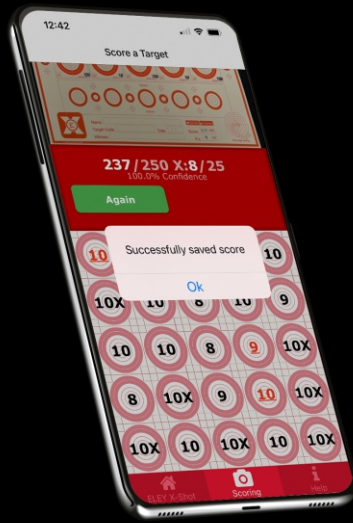

Algorithms

After clicking the Use Photo button the ELEY x-shot algorithms will analyse all the 25 details of your shot data.

Orientation is determined by three points displayed within the Target.

X, and, Y, co-ordinated are then analysed to work out the centre of your shot hole and the centre of the detail.

Check the shot on your target, if your score is different from the app score, adjust it manually by clicking on the displayed score.

After the score has been manually adjusted and you have clicked the Edit Core button, it will appear in Red and underlined.

10X should be scored with a capital X.

Once your scores are amended,

Click the Save button.

All your historic competition and training data will be uploaded to your Competition Dashboard Cloud.

Visit: www.eleyxshot.com

The ELEY x-shot app is just the start of your amazing journey.

2024 will see the launch of the new, live scoring camera device.

X-shot

www.eleyxshot.com

ELEY Group Limited

Selco Way, off First Avenue,
Minworth Industrial Estate,
Minworth, Sutton Coldfield,
West Midlands, England, B76 1BA.