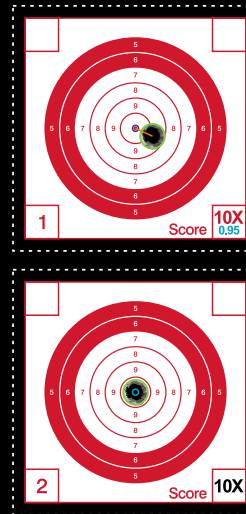

The target is too far away and/or out of focus.

Steep angle and/or a light background is bad.

For the best results take a photo in good lighting conditions. Place your Target on a flat Black surface and leave 1" or 25mm of Black background around the outside of your Target.

Algorithms

After clicking the Use Photo button the ELEY x-shot algorithms will analyse all the 25 details of your shot data.

Orientation is determined by three points displayed within the Target.

X, and, Y, co-ordinated are then analysed to work out the centre of your shot hole and the centre of the detail.

Distance and Pixel recognition give a confidence score out of 100%.

Any number displayed in Red has a low confidence score and should be checked.

Amendign Scores

If you have received a score marked in Red, it means you should manually check the score of that detail.