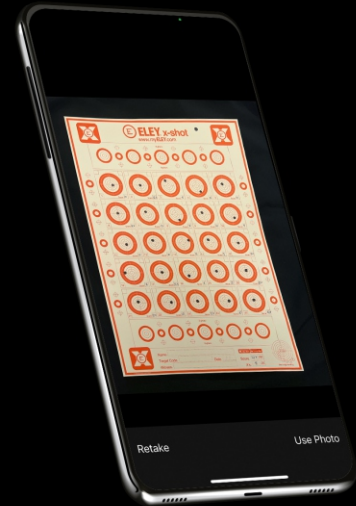

x-shot

www.eleyxshot.com

Mobile application

CONNECT WITH ELEY, CONNECT WITH THE WORLD®

www.eleyxshot.com

Getting Started

Download the ELEY x-shot app to your mobile device.

Start Scoring

Click on the Score Targets button, followed by the Start Scoring button.

You will be prompted to take a photograph of your completed target.

If you are using an Apple device your photograph will load directly into the app.

If you are using an Android device, take a photograph of your target and select the photograph from your devices camera roll when prompted.

This is a good photo for scoring.

The background isn't flat or Black.

Algorithms

After clicking the Use Photo button the ELEY x-shot algorithms will analyse all the 25 details of your shot data.

Orientation is determined by three points displayed within the Target.

X, and, Y, co-ordinated are then analysed to work out the centre of your shot hole and the centre of the detail.