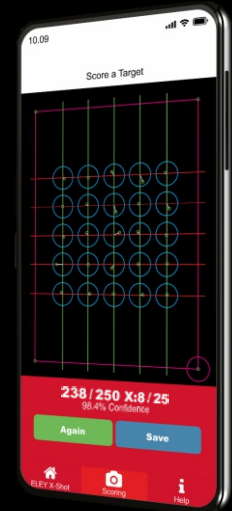

If you are using an Android device, take a photograph of your target and select the photograph from your devices camera roll when prompted.

This is a good photo for scoring.

The background isn't flat or Black.

The target is too far away and/or out of focus.

Steep angle and/or a light background is bad.

For the best results take a photo in good lighting conditions. Place your Target on a flat Black surface and leave 1" or 25mm of Black background around the outside of your Target.

Algorithms

After clicking the Use Photo button the ELEY x-shot algorithms will analyse all the 25 details of your shot data.

Orientation is determined by three points displayed within the Target.

X, and, Y, co-ordinated are then analysed to work out the centre of your shot hole and the centre of the detail.

Distance and Pixel recognition give a confidence score out of 100%.

Any number displayed in Red has a low confidence score and should be checked.

Amendign Scores

If you have received a score marked in Red, it means you should manually check the score of that detail.