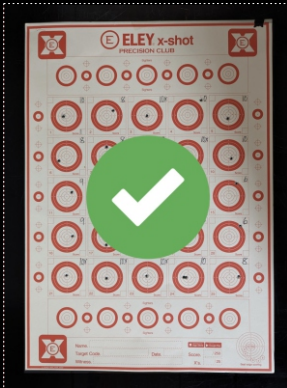

Click on the Score Targets button, followed by the Start Scoring button.

You will be prompted to take a photograph of your completed target.

If you are using an Apple device your photograph will load directly into the app.

If you are using an Android device, take a photograph of your target and select the photograph from your devices camera roll when prompted.

This is a good photo for scoring.

The background isn't flat or Black.

The target is too far away and/or out of focus.

Steep angle and/or a light background is bad.

For the best results take a photo in good lighting conditions. Place your Target on a flat Black surface and leave 1" or 25mm of Black background around the outside of your Target.

Algorithms

After clicking the Use Photo button the ELEY x-shot algorithms will analyse all the 25 details of your shot data.

Orientation is determined by three points displayed within the Target.

X, and, Y, co-ordinated are then analysed to work out the centre of your shot hole and the centre of the detail.