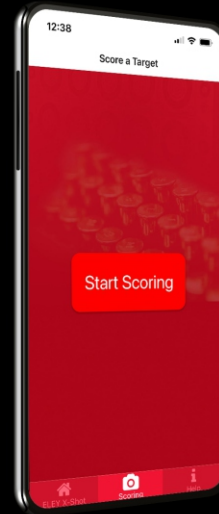

x-shot

www.eleyxshot.com

Mobile application

CONNECT WITH ELEY, CONNECT WITH THE WORLD®

www.eleyxshot.com

Getting Started

Download the ELEY x-shot app to your mobile device.

Start Scoring

Click on the Score Targets button, followed by the Start Scoring button.

You will be prompted to take a photograph of your completed target.

If you are using an Apple device your photograph will load directly into the app.

If you are using an Android device, take a photograph of your target and select the photograph from your devices camera roll when prompted.

This is a good photo for scoring.

The background isn't flat or Black.

The target is too far away and/or out of focus.

Steep angle and/or a light background is bad.

For the best results take a photo in good lighting conditions. Place your Target on a flat Black surface and leave 1" or 25mm of Black background around the outside of your Target.